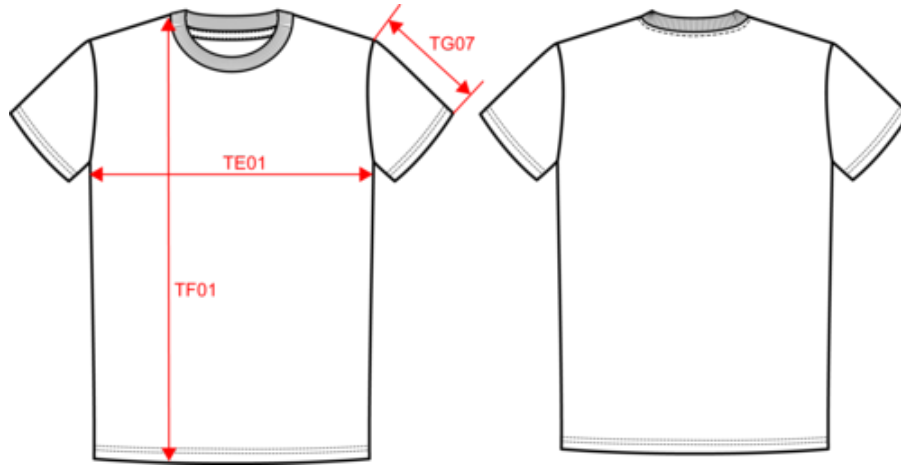

NS315  
Unisex faded t-shirt-165g

100% organic cotton Ringspun combed cotton Unisex Straight fit Side stitching Enzyme washed Garment dyed after assembly: colours may vary slightly 1x1 ribbed neckline Tone-on-tone jersey inner neck tape Single stitch neckline Twin needle finish at cuffs and hem

165 g/m<sup>2</sup>

Sizes

XXS - XS - S - M - L - XL - XXL - 3XL - 4XL

More information

Logistic

10 50

Country of origin

BD - Bangladesh

Dimensions (cm)

Measurements in cm	XXS	XS	S	M	L	XL	XXL	3XL	4XL
TE01 - 1/2 chest width at 1.5cm below armhole	43.00	46.00	49.00	52.00	55.00	58.00	61.00	64.00	67.00
TF01 - Total height from HSP	65.00	67.00	69.00	71.00	73.00	75.00	77.00	79.00	81.00
TG07 - Short sleeve length	19.00	19.75	20.50	21.25	22.00	22.75	23.50	24.25	25.00